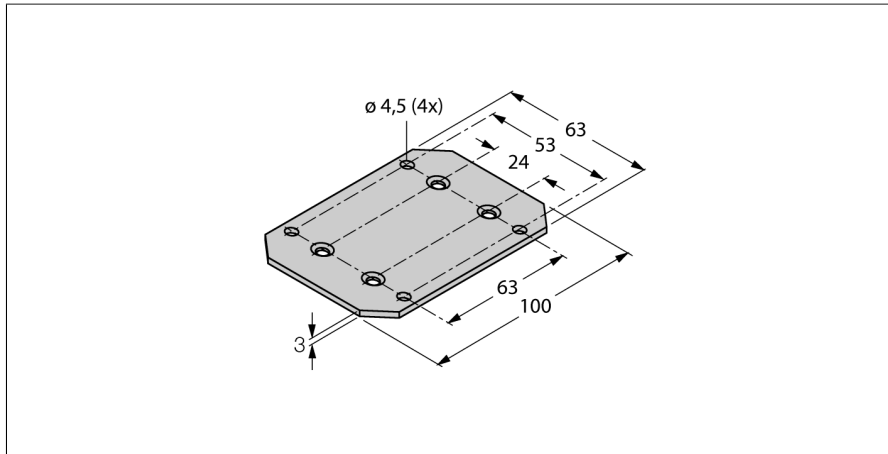

Accessories

Mounting Panel

For Flow Meters

FTCI-MP01AL

- For simple front mounting
- For FT CI flow meter

ID	6870040
Type	FT CI-MP01AL
Housing material	Aluminium, AL